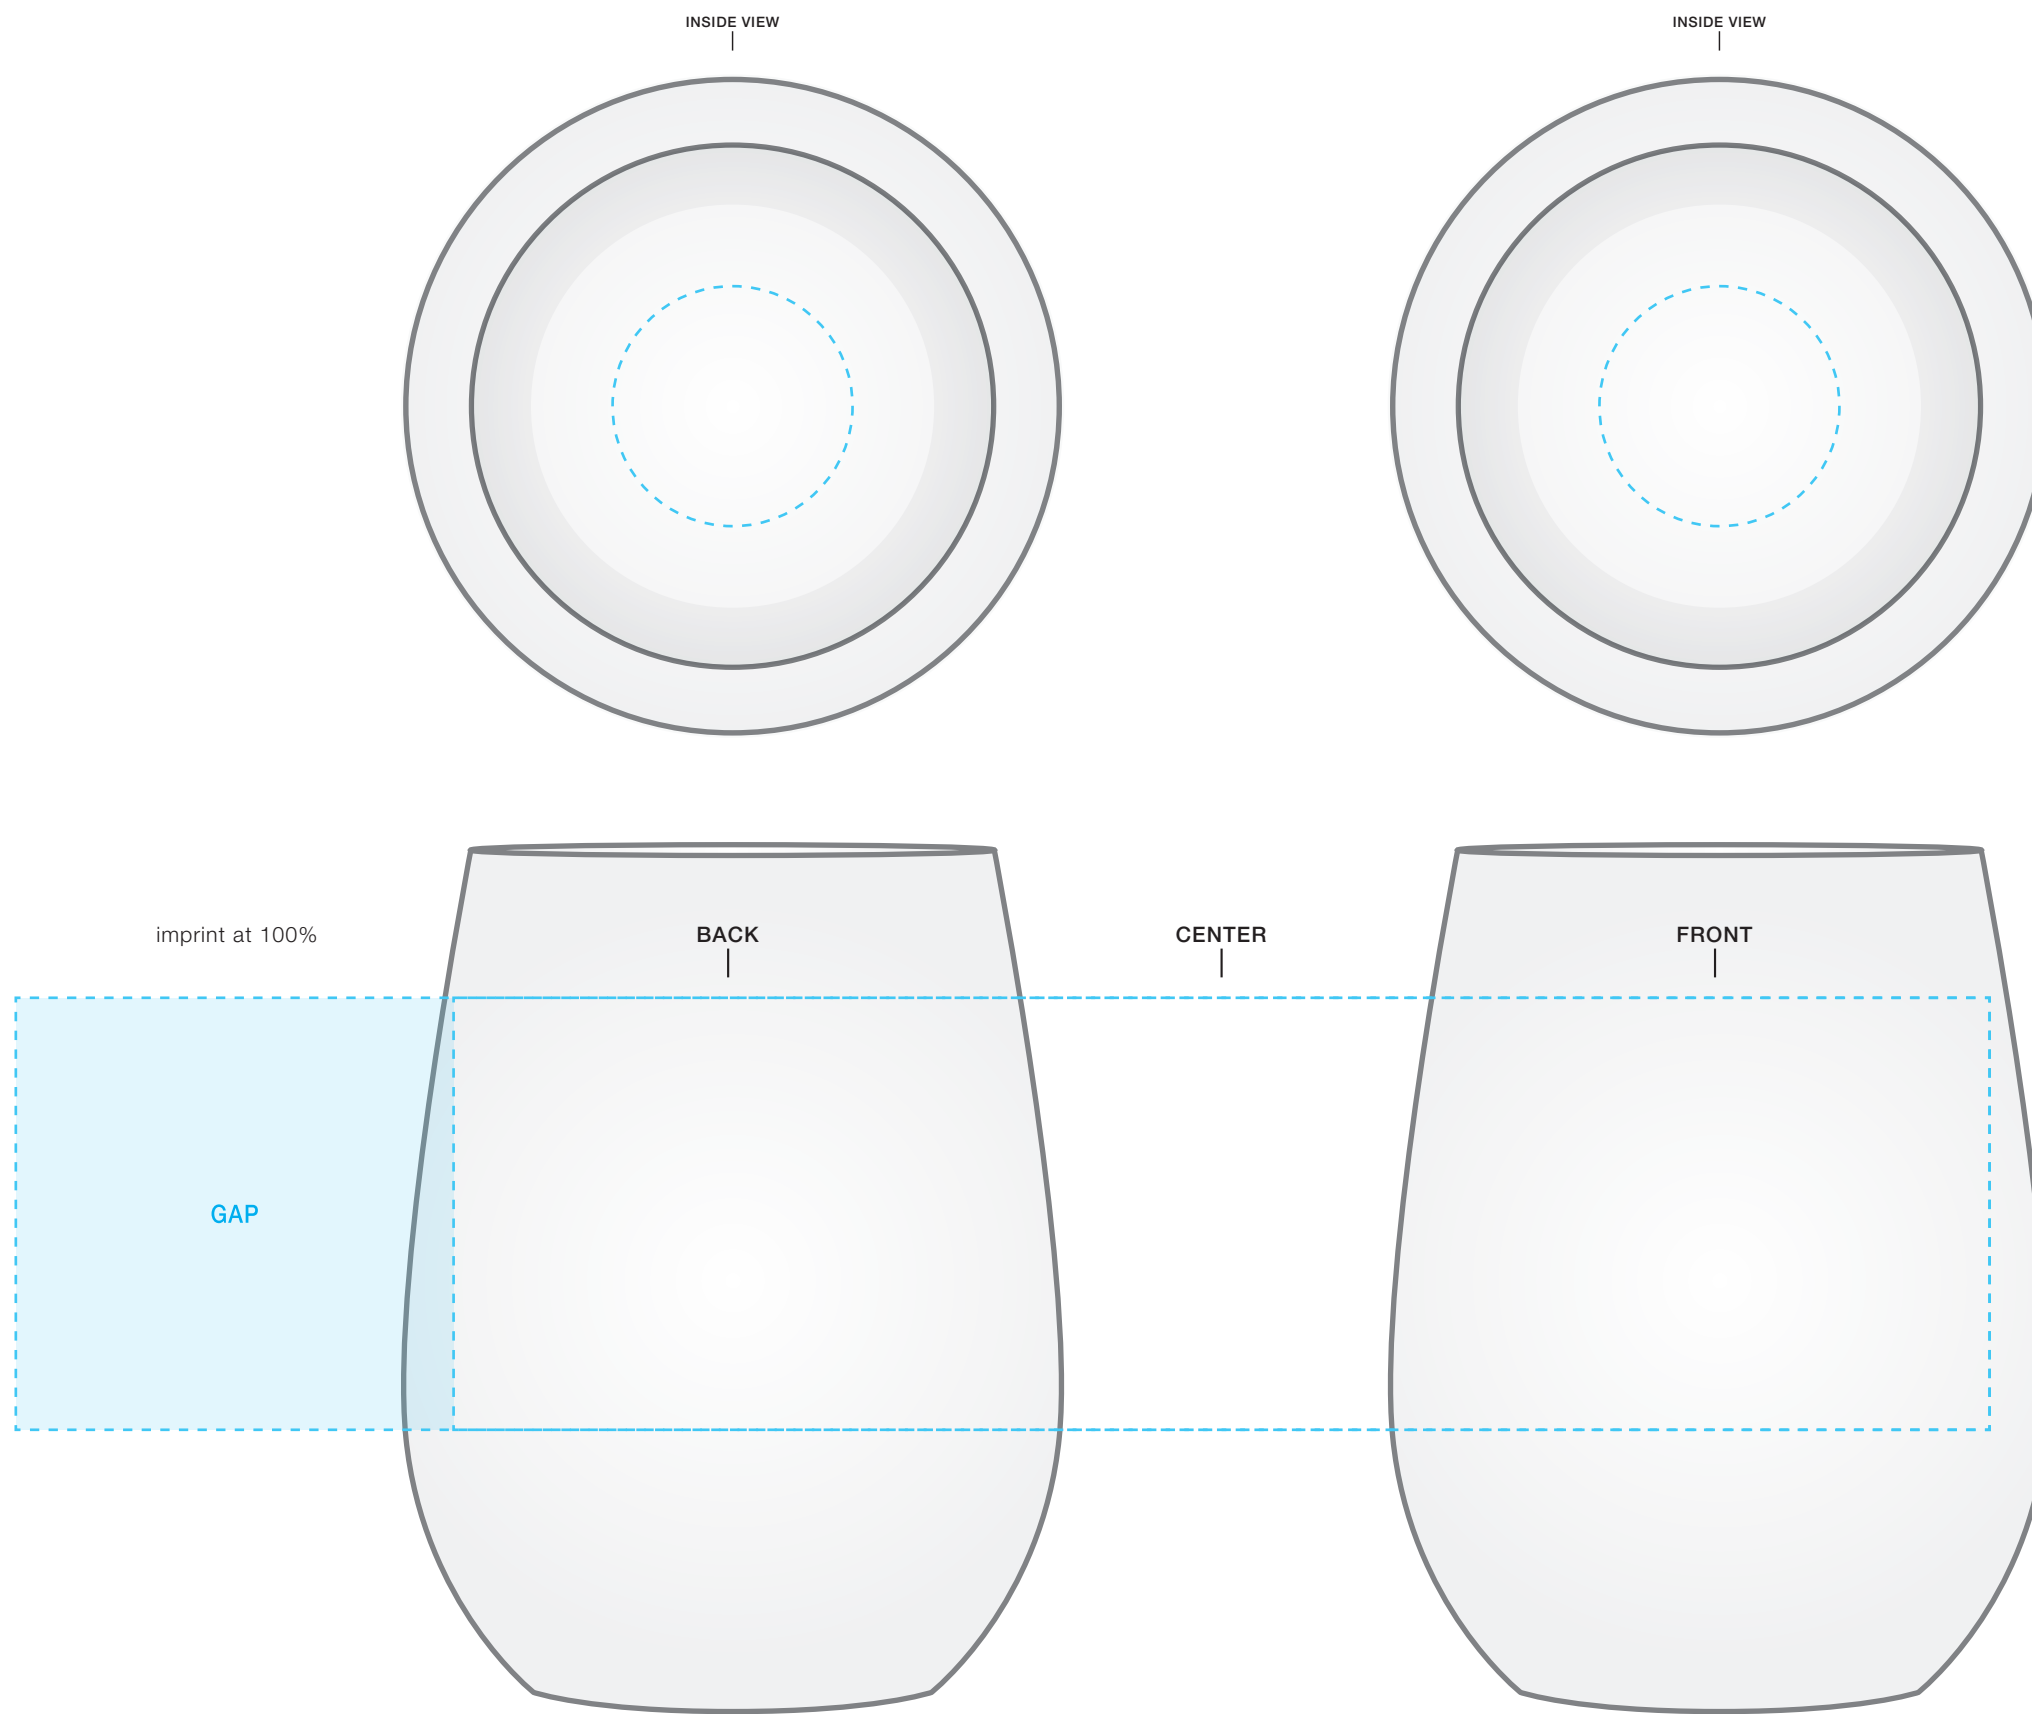

****CIRCLES/SQUARES WILL WARP ON TAPERED ITEM****

17 oz vina
AVAILABLE IMPRINT AREA [DASHED BLUE LINE] = 2.5" h x 2.75" w x 9.5" wrap BOTTOM IMPRINT AREA = 1.25" diameter
[10.28" full wrap when printing more than one imprint color]